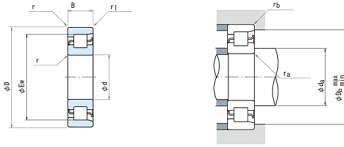

COOPER BEARING LIMITED

NF324M NSK Single row cylindrical roller bearings

Bearing No. NF324M

NF324M Bearing 2D drawings and 3D CAD models

hidYobi	NF324M
LangID	1
D_	260
C	475
B_	55
hidTable	ecat_NSCLDR
Oil rpm	2800
Ew	226
rb	2.5
mass	14.9
GRS rpm	2200
ra	2.5
TSR rpm	3000
D_b max	247
C0	550
DE_	226
Prod_Type3	CRB_SR_NF
d	120
da	133
DA_	36
Z_	13
D_a max	247
yobi	NF324M
C_conv	475000
ALPHA_	0