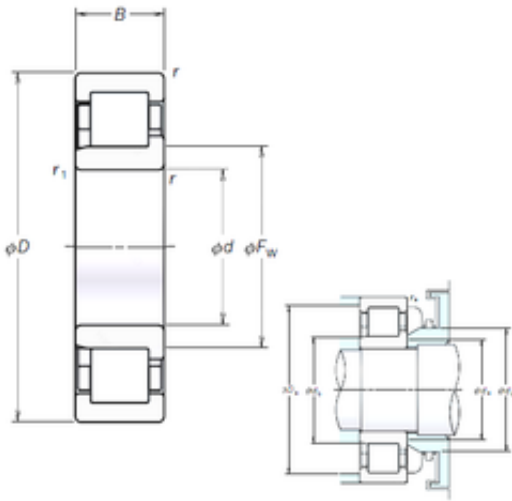

COOPER BEARING LIMITED

NJ2330EM NSK Single row cylindrical roller bearings

Bearing No. NJ2330EM

NJ2330EM Bearing 2D drawings and 3D CAD models

Size	150x320x108 mm
Bore Diameter	150 mm
Outer Diameter	320 mm
Width	108 mm
d	150 mm
Fw	193 mm
D	320 mm
B	108 mm
C	108 mm
r min.	4 mm
r1 min.	4 mm
da min.	166 mm
Da max.	304 mm
db max.	188 mm
db min	166 mm
ra max.	3 mm
rb max.	3 mm
S	2,2 mm
Db max	304 mm
Weight	45,1 Kg
Basic dynamic load rating (C)	1160 kN
Basic static load rating (C0)	1600 kN
(Grease) Lubrication Speed	1600 r/min
hidYobi	NJ2330EM
LangID	1