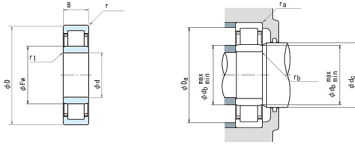

COOPER BEARING LIMITED

NU256M NSK Single row cylindrical roller bearings

Bearing No. NU256M

NU256M Bearing 2D drawings and 3D CAD models

hidYobi	NU256M
LangID	1
D_	500
C	1140
B_	80
hidTable	ecat_NSCLDR
Oil rpm	1400
rb	4
mass	70.7
GRS rpm	1100
ra	4
db max	334
TSR rpm	1300
C0	1680
DE_	440
Prod_Type3	CRB_SR_NU
d	280
DA_	50
Z_	19
D_a max	480
yobi	NU256M
dd min	364
Fw	340
C_conv	1140000
ALPHA_	0